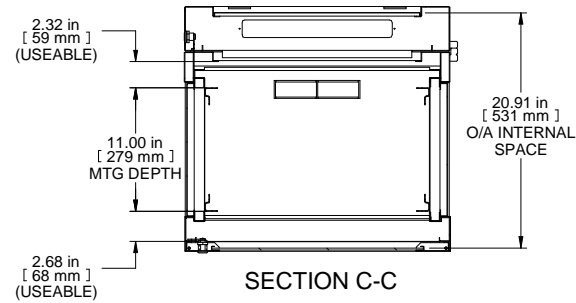

TOP VIEW

SECTION C-C

ISOMETRIC

L.S. VIEW

FRONT VIEW DOOR REMOVED

REAR VIEW

| Item Number | Title | Quantity |
|-------------|------------------------------|----------|
| 1 | REAR FRAME | 1 |
| 2 | BACK PANEL | 1 |
| 3 | REAR SWING FRAME | 1 |
| 4 | SIDE SWING FRAME | 2 |
| 5 | FRONT DOOR ASSEMBLY | 1 |
| 6 | 9U COMBINATION MOUNTING RAIL | 4 |
| 7 | FAN COVER | 2 |
| 8 | SIDE PANEL | 2 |
| 9 | TOP PANEL | 1 |
| 10 | BOTTOM PANEL | 1 |
| 11 | CABLE ENTRY COVER | 2 |
| 12 | WALL MOUNTING BRACKET | 1 |

PART NUMBERS

SWCC1901521BK2 | PAINTED BLACK TEXTURED

NOTES

Shipped knockdown for ease & protection.

Data subject to change without notice. Isometric drawing not to scale.

www.hammondmfg.com

PART NO.

SWCC1901521