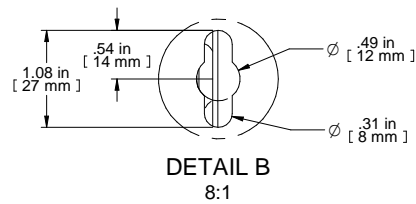

TOP VIEW

SECTION C-C

ISOMETRIC

L.S. VIEW

FRONT VIEW DOOR REMOVED

REAR VIEW

| Item Number | Title | Quantity |
|-------------|------------------------------|----------|
| 1 | REAR FRAME | 1 |
| 2 | BACK PANEL | 1 |
| 3 | REAR SWING FRAME | 1 |
| 4 | SIDE SWING FRAME | 2 |
| 5 | FRONT DOOR ASSEMBLY | 1 |
| 6 | 9U COMBINATION MOUNTING RAIL | 4 |
| 7 | FAN COVER | 2 |
| 8 | SIDE PANEL | 2 |
| 9 | TOP PANEL | 1 |
| 10 | BOTTOM PANEL | 1 |
| 11 | CABLE ENTRY COVER | 2 |
| 12 | WALL MOUNTING BRACKET | 1 |

PART NUMBERS

SWCC1901521BK2 | PAINTED BLACK TEXTURED

NOTES

Shipped knockdown for ease & protection.

Data subject to change without notice. Isometric drawing not to scale.

www.hammondmfg.com

PART NO.

SWCC1901521