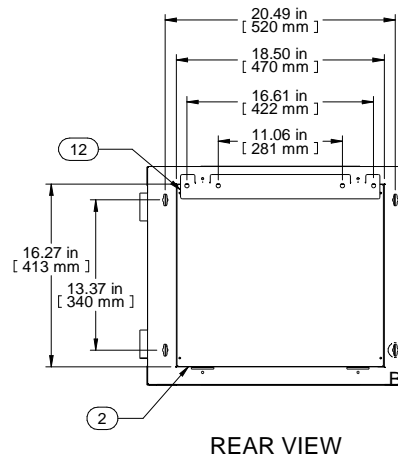

TOP VIEW

SECTION C-C

ISOMETRIC

L.S. VIEW

FRONT VIEW DOOR REMOVED

REAR VIEW

| Item Number | Title | Quantity |
|-------------|------------------------------|----------|
| 1 | REAR FRAME | 1 |
| 2 | BACK PANEL | 1 |
| 3 | REAR SWING FRAME | 1 |
| 4 | SIDE SWING FRAME | 2 |
| 5 | FRONT DOOR ASSEMBLY | 1 |
| 6 | 9U COMBINATION MOUNTING RAIL | 4 |
| 7 | FAN COVER | 2 |
| 8 | SIDE PANEL | 2 |
| 9 | TOP PANEL | 1 |
| 10 | BOTTOM PANEL | 1 |
| 11 | CABLE ENTRY COVER | 2 |
| 12 | WALL MOUNTING BRACKET | 1 |

PART NUMBERS

SWCC1901521BK2 | PAINTED BLACK TEXTURED

NOTES

Shipped knockdown for ease & protection.

Data subject to change without notice. Isometric drawing not to scale.

www.hammondmfg.com

PART NO.

SWCC1901521