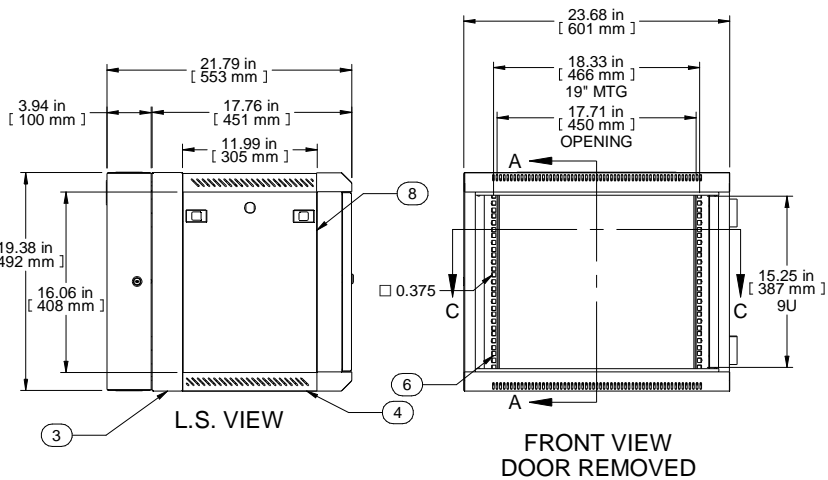

TOP VIEW

SECTION C-C

ISOMETRIC

L.S. VIEW

FRONT VIEW DOOR REMOVED

REAR VIEW

| Item Number | Title | Quantity |
|-------------|------------------------------|----------|
| 1 | REAR FRAME | 1 |
| 2 | BACK PANEL | 1 |
| 3 | REAR SWING FRAME | 1 |
| 4 | SIDE SWING FRAME | 2 |
| 5 | FRONT DOOR ASSEMBLY | 1 |
| 6 | 9U COMBINATION MOUNTING RAIL | 4 |
| 7 | FAN COVER | 2 |
| 8 | SIDE PANEL | 2 |
| 9 | TOP PANEL | 1 |
| 10 | BOTTOM PANEL | 1 |
| 11 | CABLE ENTRY COVER | 2 |
| 12 | WALL MOUNTING BRACKET | 1 |

PART NUMBERS

SWCC1901521BK2 | PAINTED BLACK TEXTURED

NOTES

Shipped knockdown for ease & protection.

Data subject to change without notice. Isometric drawing not to scale.

www.hammondmfg.com

PART NO.

SWCC1901521