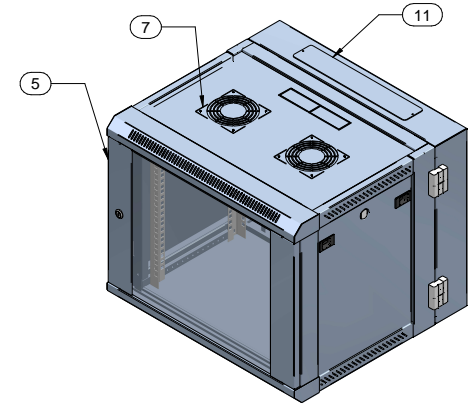

TOP VIEW

SECTION C-C

ISOMETRIC

L.S. VIEW

FRONT VIEW DOOR REMOVED

REAR VIEW

| Item Number | Title | Quantity |
|-------------|------------------------------|----------|
| 1 | REAR FRAME | 1 |
| 2 | BACK PANEL | 1 |
| 3 | REAR SWING FRAME | 1 |
| 4 | SIDE SWING FRAME | 2 |
| 5 | FRONT DOOR ASSEMBLY | 1 |
| 6 | 9U COMBINATION MOUNTING RAIL | 4 |
| 7 | FAN COVER | 2 |
| 8 | SIDE PANEL | 2 |
| 9 | TOP PANEL | 1 |
| 10 | BOTTOM PANEL | 1 |
| 11 | CABLE ENTRY COVER | 2 |
| 12 | WALL MOUNTING BRACKET | 1 |

PART NUMBERS

SWCC1901521BK2 | PAINTED BLACK TEXTURED

NOTES

Shipped knockdown for ease & protection.

Data subject to change without notice. Isometric drawing not to scale.

www.hammondmfg.com

PART NO.

SWCC1901521