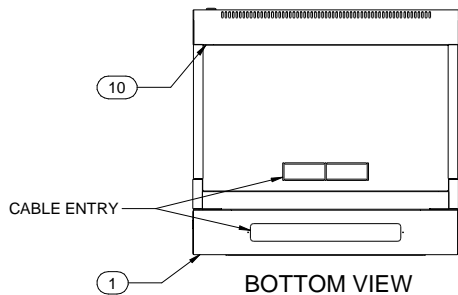

TOP VIEW

SECTION C-C

ISOMETRIC

L.S. VIEW

FRONT VIEW DOOR REMOVED

REAR VIEW

| Item Number | Title | Quantity |
|-------------|------------------------------|----------|
| 1 | REAR FRAME | 1 |
| 2 | BACK PANEL | 1 |
| 3 | REAR SWING FRAME | 1 |
| 4 | SIDE SWING FRAME | 2 |
| 5 | FRONT DOOR ASSEMBLY | 1 |
| 6 | 9U COMBINATION MOUNTING RAIL | 4 |
| 7 | FAN COVER | 2 |
| 8 | SIDE PANEL | 2 |
| 9 | TOP PANEL | 1 |
| 10 | BOTTOM PANEL | 1 |
| 11 | CABLE ENTRY COVER | 2 |
| 12 | WALL MOUNTING BRACKET | 1 |

PART NUMBERS

SWCC1901521BK2 | PAINTED BLACK TEXTURED

NOTES

Shipped knockdown for ease & protection.

Data subject to change without notice. Isometric drawing not to scale.

www.hammondmfg.com

PART NO.

SWCC1901521